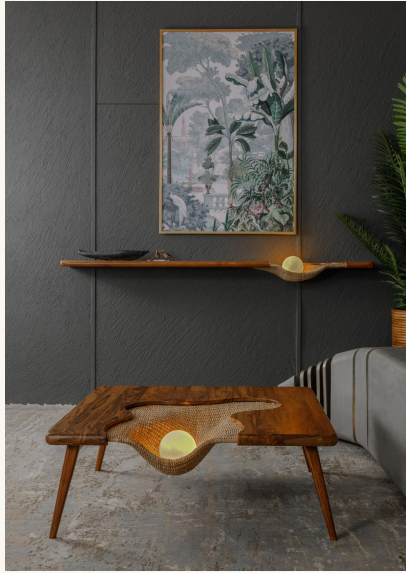

- Markdowns are available only on the limited inventory mentioned on the respective pages.
- Prices valid till 18th April 2026.

CONTENTS

1.

COFFEE TABLES

2.

SHELVES

3.

CONSOLES

4.

BENCH

5.

WALL
HANGING

6.

MIRROR